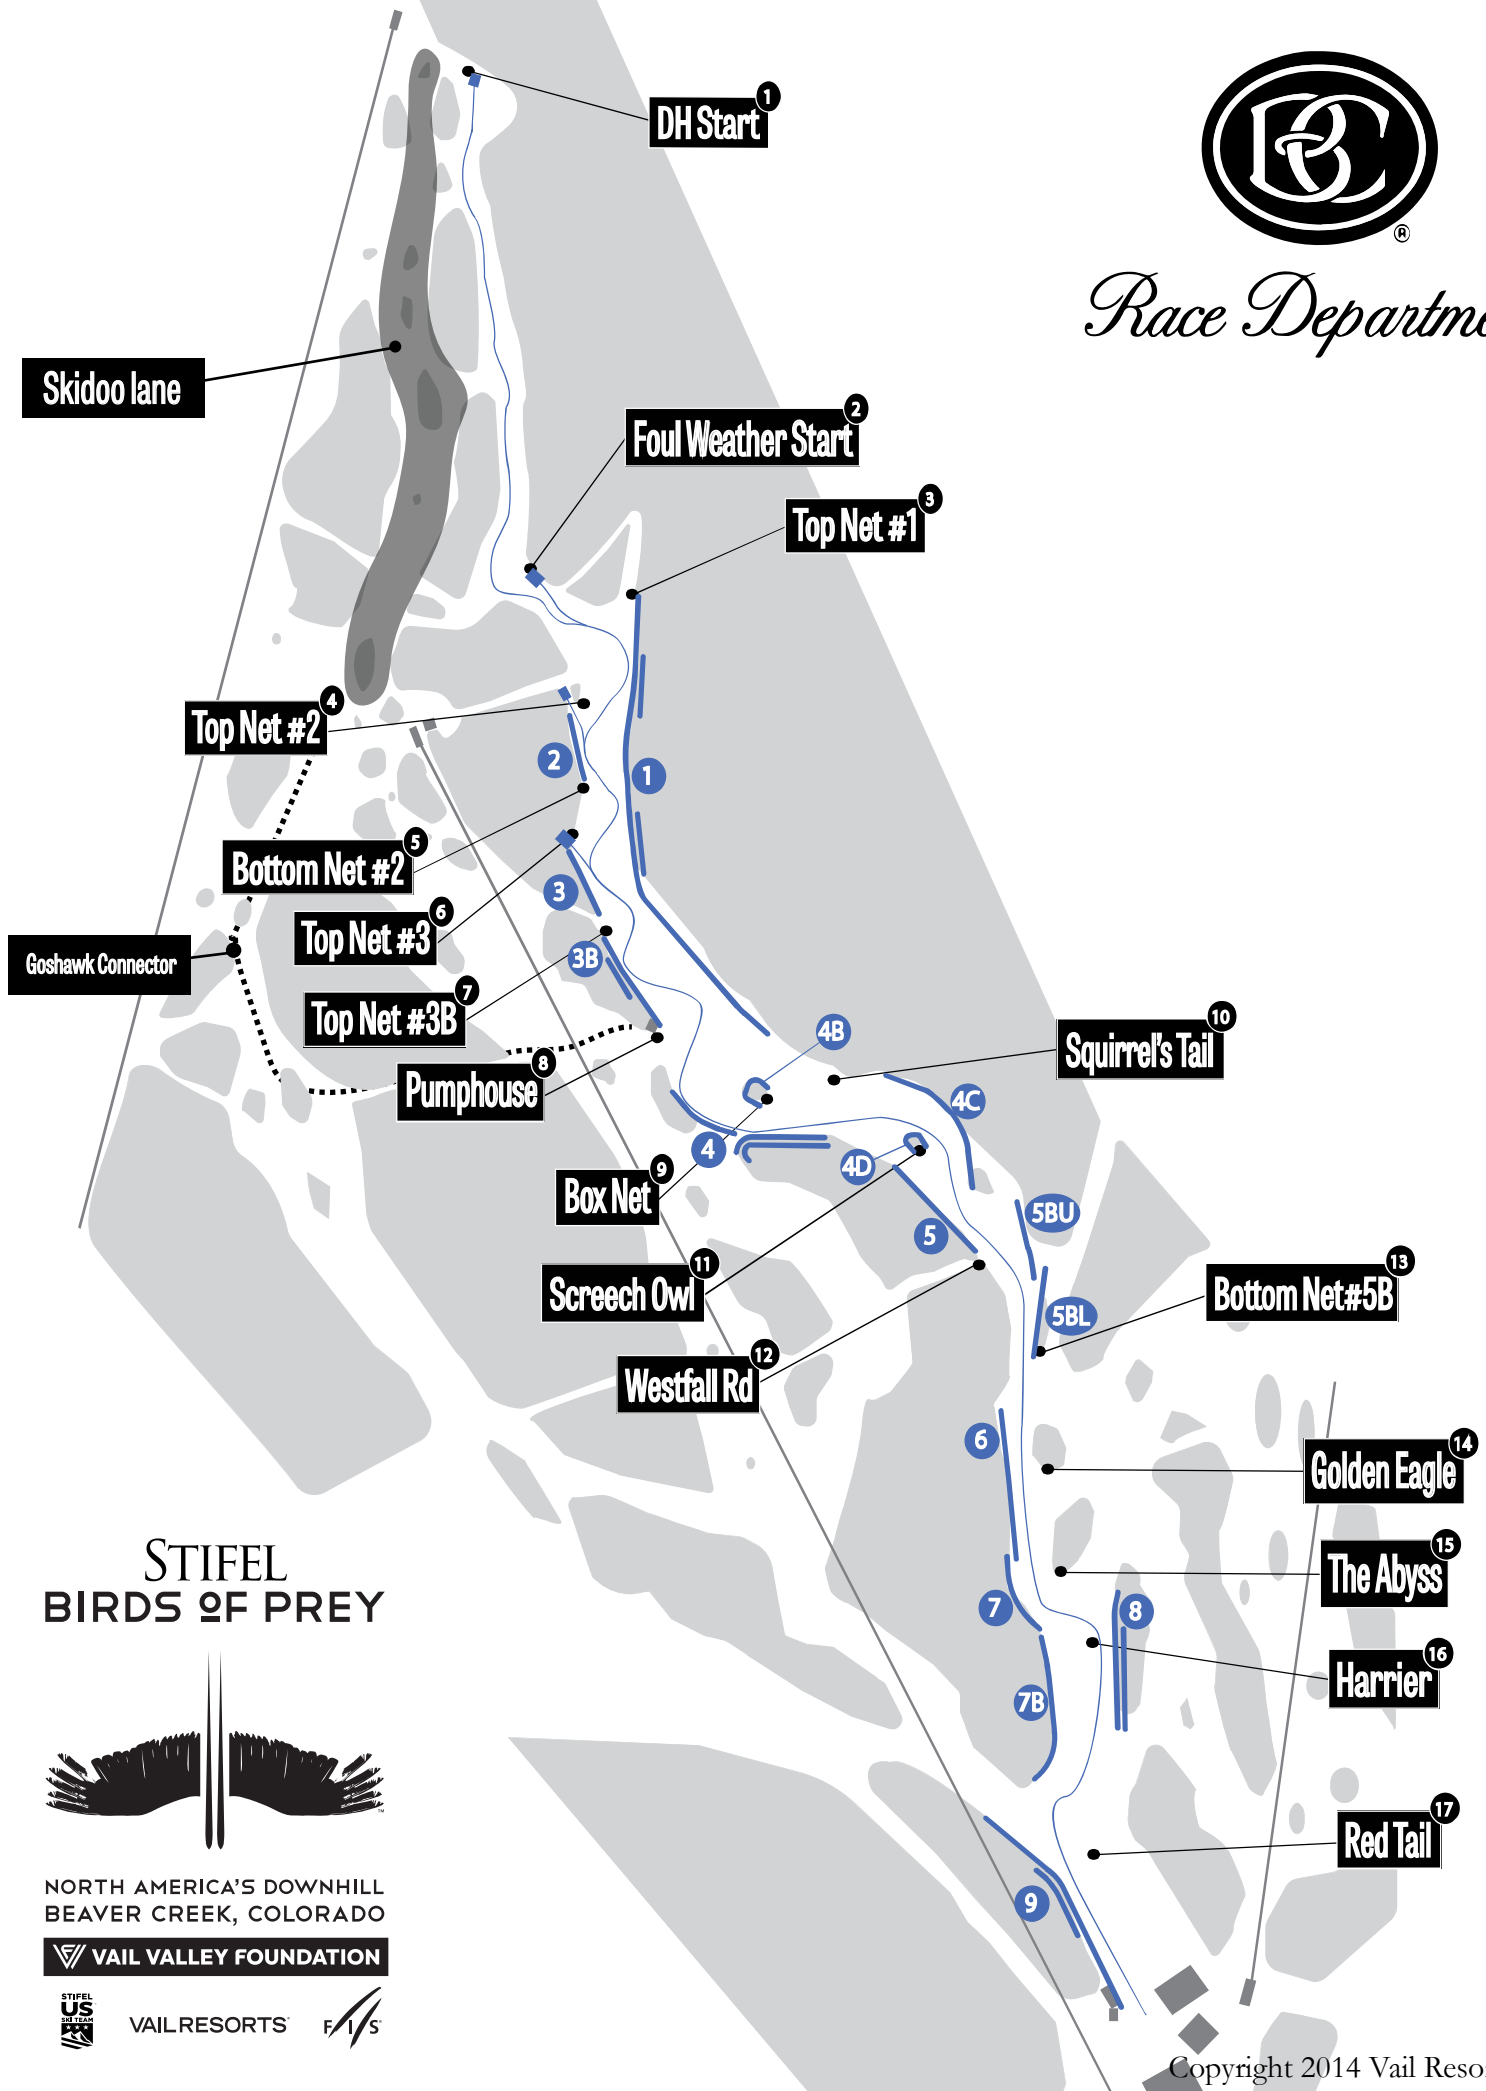

Race Department

STIFEL BIRDS OF PREY

NORTH AMERICA'S DOWNHILL
BEAVER CREEK, COLORADO

VAIL VALLEY FOUNDATION

VAILRESORTS