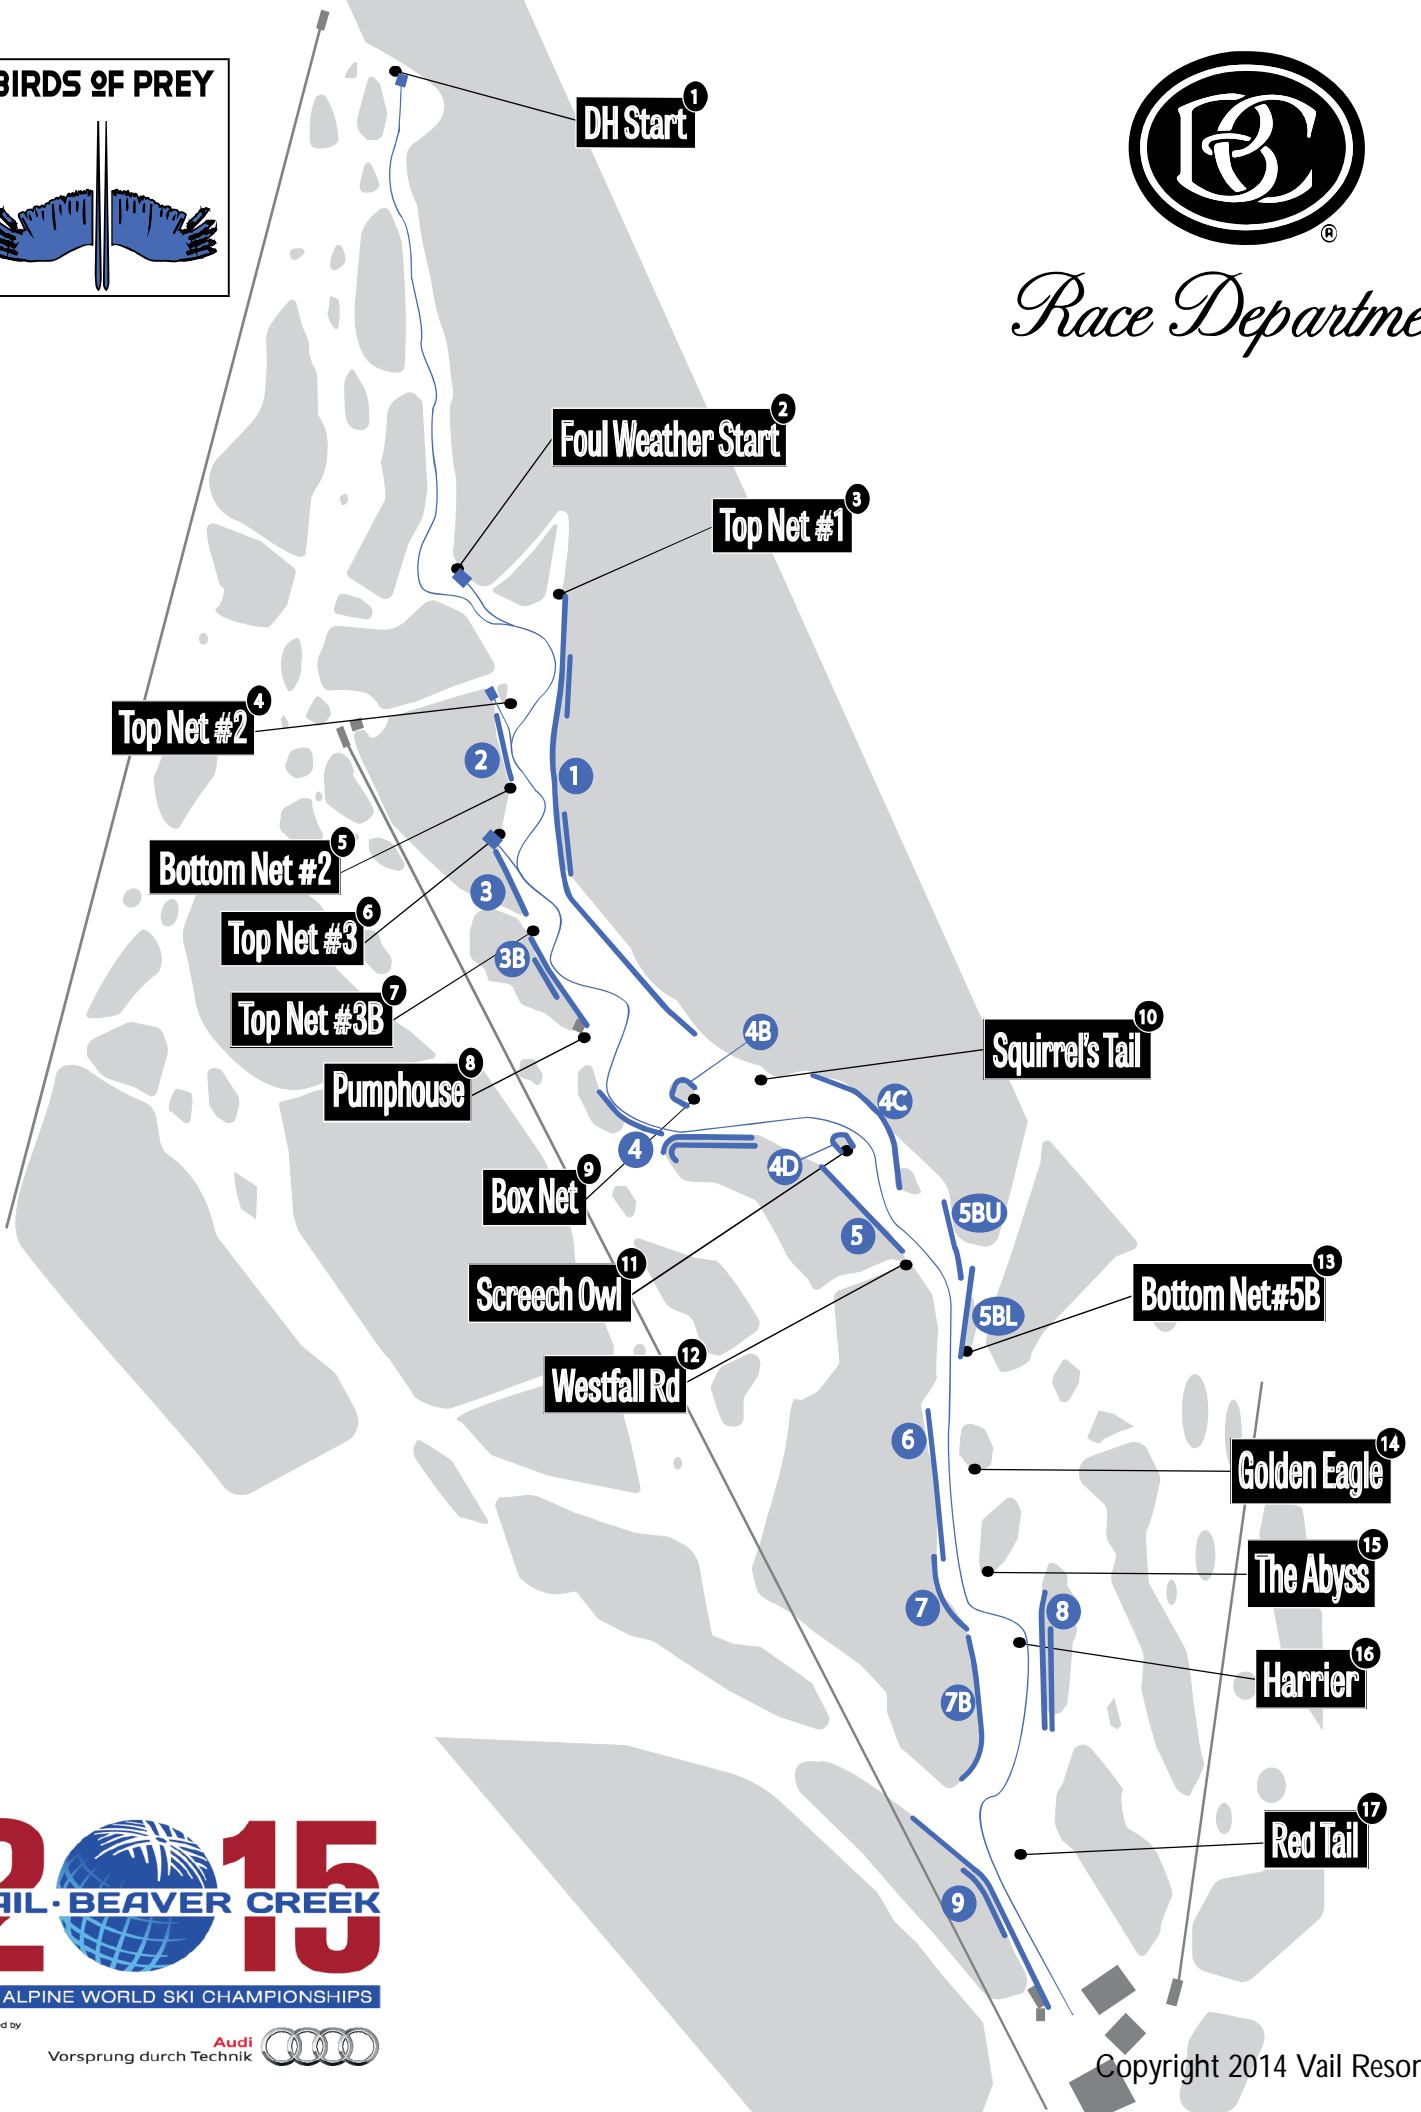

BIRDS OF PREY

Race Department

FIS ALPINE WORLD SKI CHAMPIONSHIPS

presented by